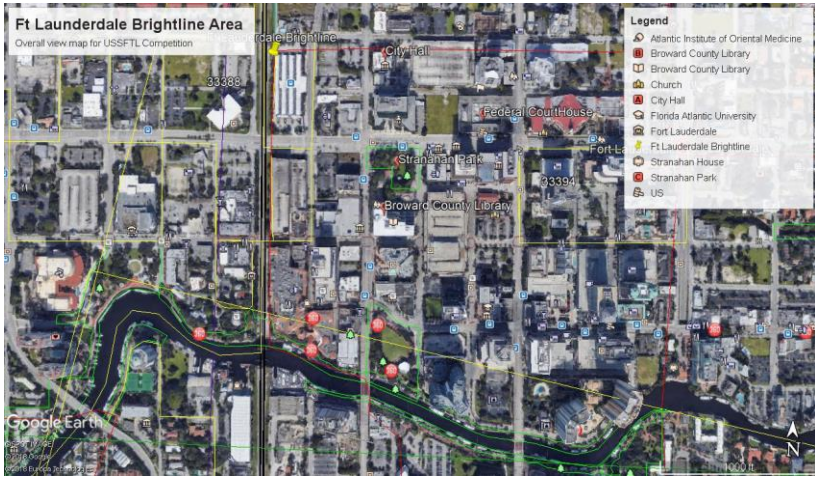

Urban Shade Structure Study Area

with Legend

north/south of Broward Boulevard